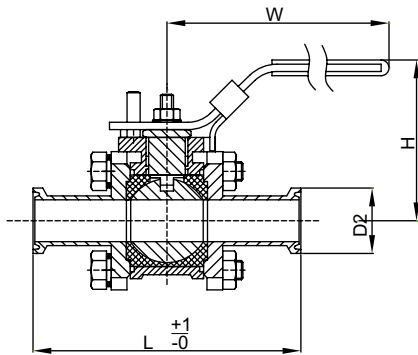

LBV-M Series

CKAN

 Sanitary Manual Ball Valve with Low platform

 卫生级手动低平台球阀

Clamp ball valve with low platform
低平台快装球阀

Clamp ball valve with low platform
低平台焊接球阀

SIZE	D1		D2		H		L		W	
	in	mm	in	mm	in	mm	in	mm	in	mm
1/2"	0.50	12.7	0.99	25.2	2.44	62	3.58	91	5.12	130
3/4"	0.75	19.05	0.99	25.2	2.70	68.5	4.04	102.5	5.12	130
1"	1.00	25.4	1.99	50.5	2.93	74.5	4.52	114.8	6.93	176
1 1/4"	1.25	31.8	1.99	50.5	2.93	74.5	4.92	125	6.69	170
1 1/2"	1.50	38.1	1.99	50.5	3.86	98	5.41	137.3	8.90	226
2"	2.00	50.8	2.52	64	3.94	100	6.16	156.4	8.90	226
2 1/2"	2.50	63.5	3.05	77.5	4.86	123.5	6.73	171	12.83	326
3"	3.00	76.2	3.58	91	5.91	150	7.74	196.7	12.80	325
4"	4.00	101.6	4.69	119	6.26	159	9.53	242	13.07	332