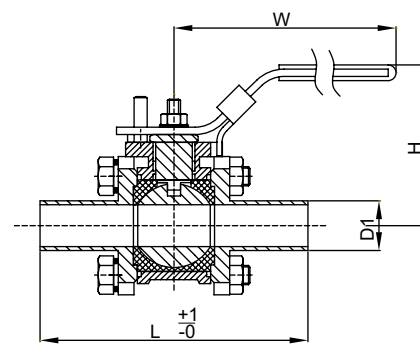

LBV-M Series

CKAN

 Sanitary Manual Ball Valve with Low platform

 卫生级手动低平台球阀

Clamp ball valve with low platform
低平台快装球阀

Clamp ball valve with low platform
低平台焊接球阀

SIZE	D1		D2		H		L		W	
	in	mm	in	mm	in	mm	in	mm	in	mm
1/2"	0.50	12.7	0.99	25.2	2.44	62	3.58	91	5.12	130
3/4"	0.75	19.05	0.99	25.2	2.70	68.5	4.04	102.5	5.12	130
1"	1.00	25.4	1.99	50.5	2.93	74.5	4.52	114.8	6.93	176
1 1/4"	1.25	31.8	1.99	50.5	2.93	74.5	4.92	125	6.69	170
1 1/2"	1.50	38.1	1.99	50.5	3.86	98	5.41	137.3	8.90	226
2"	2.00	50.8	2.52	64	3.94	100	6.16	156.4	8.90	226
2 1/2"	2.50	63.5	3.05	77.5	4.86	123.5	6.73	171	12.83	326
3"	3.00	76.2	3.58	91	5.91	150	7.74	196.7	12.80	325
4"	4.00	101.6	4.69	119	6.26	159	9.53	242	13.07	332